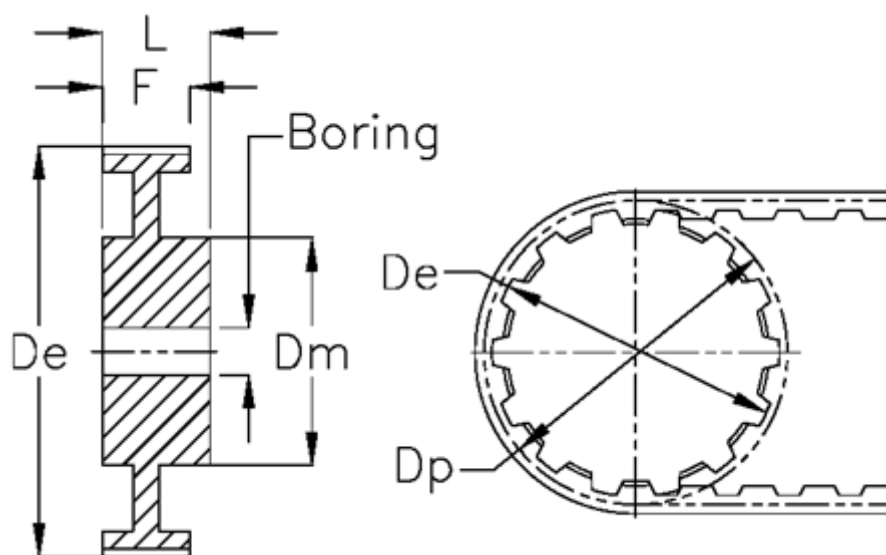

Article number: 604142072025

Description: Timing belt pulley with hub
HTD 72 5M 25

Measures

Bore	= 8	Type	= 5M
De	= 113.45	Weight	= 0.525
Di	= 40.5	Width	= 25
Dm	= 45		
Dp	= 114.59		
F	= 30.5		
L	= 100		
Tooth number	= 72		